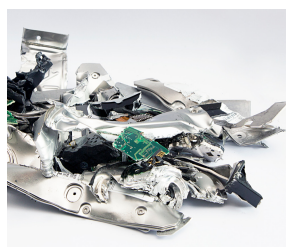

HSM StoreEx HDS 150 - 19/16

HSM StoreEx HDS 150 digital data media shredder

The HSM StoreEx HDS 150 digital data media shredder destroys digital media devices in a safe and economical way – and is data protection compliant as well.

Technical data

Order number:	1772117	Cutting capacity HDD 2,5":	1200,0 St/H
EAN	4026631057691	Cutting capacity CD/DVD:	4200 St/h
Cutting type:	strip cut	Cutting capacity magnetic tapes:	280 St/h
Cutting size:	19/16"	Loading aperture Length x Width x Height:	11.42" x 6.5" x 2.36"
Security level (DIN 66399):	E-2 H-3 T-1	Noise level (idle operation):	ca. 61 dB(A)
Driving power:	2.01 HP	Width x Depth x Height:	47.24" x 32.09" x 52.17"
Voltage / Frequency:	120 V / 50 Hz/60 Hz	Weight:	1177.27 lb
Intake width:	6.5"	Shredder material:	Staples and paper clips, Credit card, CD/DVD, Floppy disk, Hard drives up to 3.5", Magnetic tapes up to 3.5"
Container volume / collecting:	10.6 gal		
Cutting capacity HDD up to 3,5":	210 St/h		

Product information

The waste container can be easily removed and emptied.

A conventional 3.5 inch hard disk is cut into at least three parts ("H-3 security cut"). The security level is thus many times higher than with conventional methods.

The digital data media shredder is operated with single-phase power connection.

HSM®

Continuous energy-saving operation

This powerful machine provides an excellent cutting performance combined with reliable continuous operation